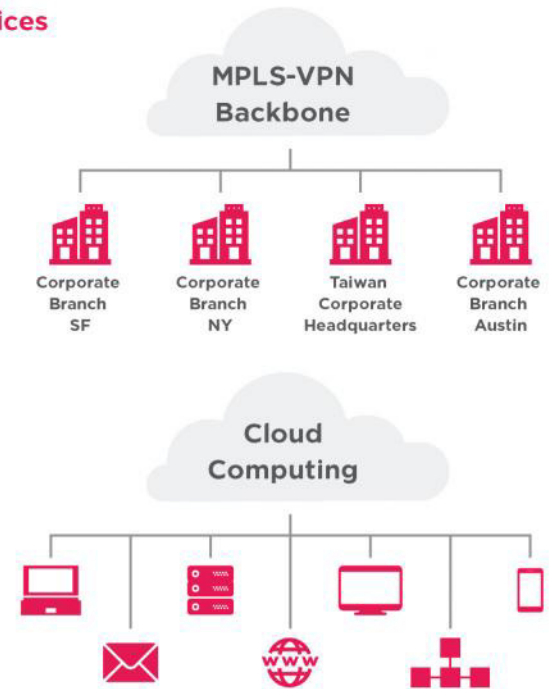

Xpand CDN

- Content delivery to 125+ million subscriber base.
- ▶ Live Video Streaming
 - ▶ Large File Download
 - ▶ Games
 - ▶ Static & Dynamic website acceleration
 - ▶ Video on Demand

Xpand Internet Exchange

- ▶ Global IP Transit & Peering
- ▶ More than 10 no of Global PoPs
- ▶ Low latency
- ▶ Redundant Multiple Submarine Connectivity
- ▶ Anti-DDOS
- ▶ SDN enabled

Colocation and Cloud services

- Data centre space available in Jakarta, Indonesia & Colombo, Sri Lanka.
 - ▶ **Sri Lanka**
 - Dialog iDC - Colombo 02
 - Dialog iDC - Malabe
 - Dialog iDC - Athurugiriya
 - ▶ **Indonesia**
 - XL DC Pekanbaru
 - XL DC Jakarta
 - XL DC Surabaya
- Cloud Services (IaaS, PaaS, SaaS)
 - ▶ **Sri Lanka** - Cumulus
 - ▶ **Indonesia** - Xcloud